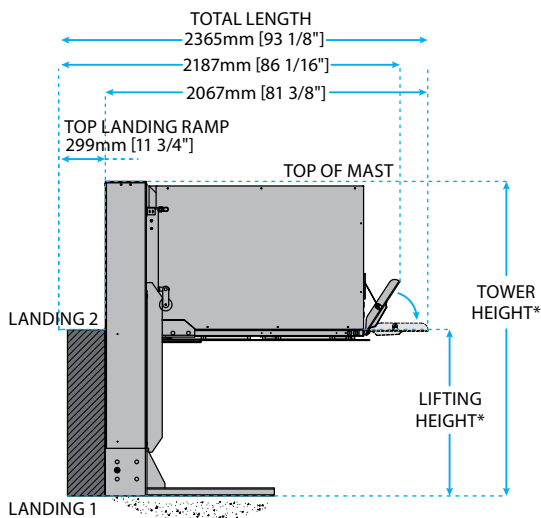

Authorized Savaria dealer:

www.savaria.com

2 Walker Drive, Brampton, ON L6T 5E1 Canada

tel: 800.661.5112 fax: 905.791.2222